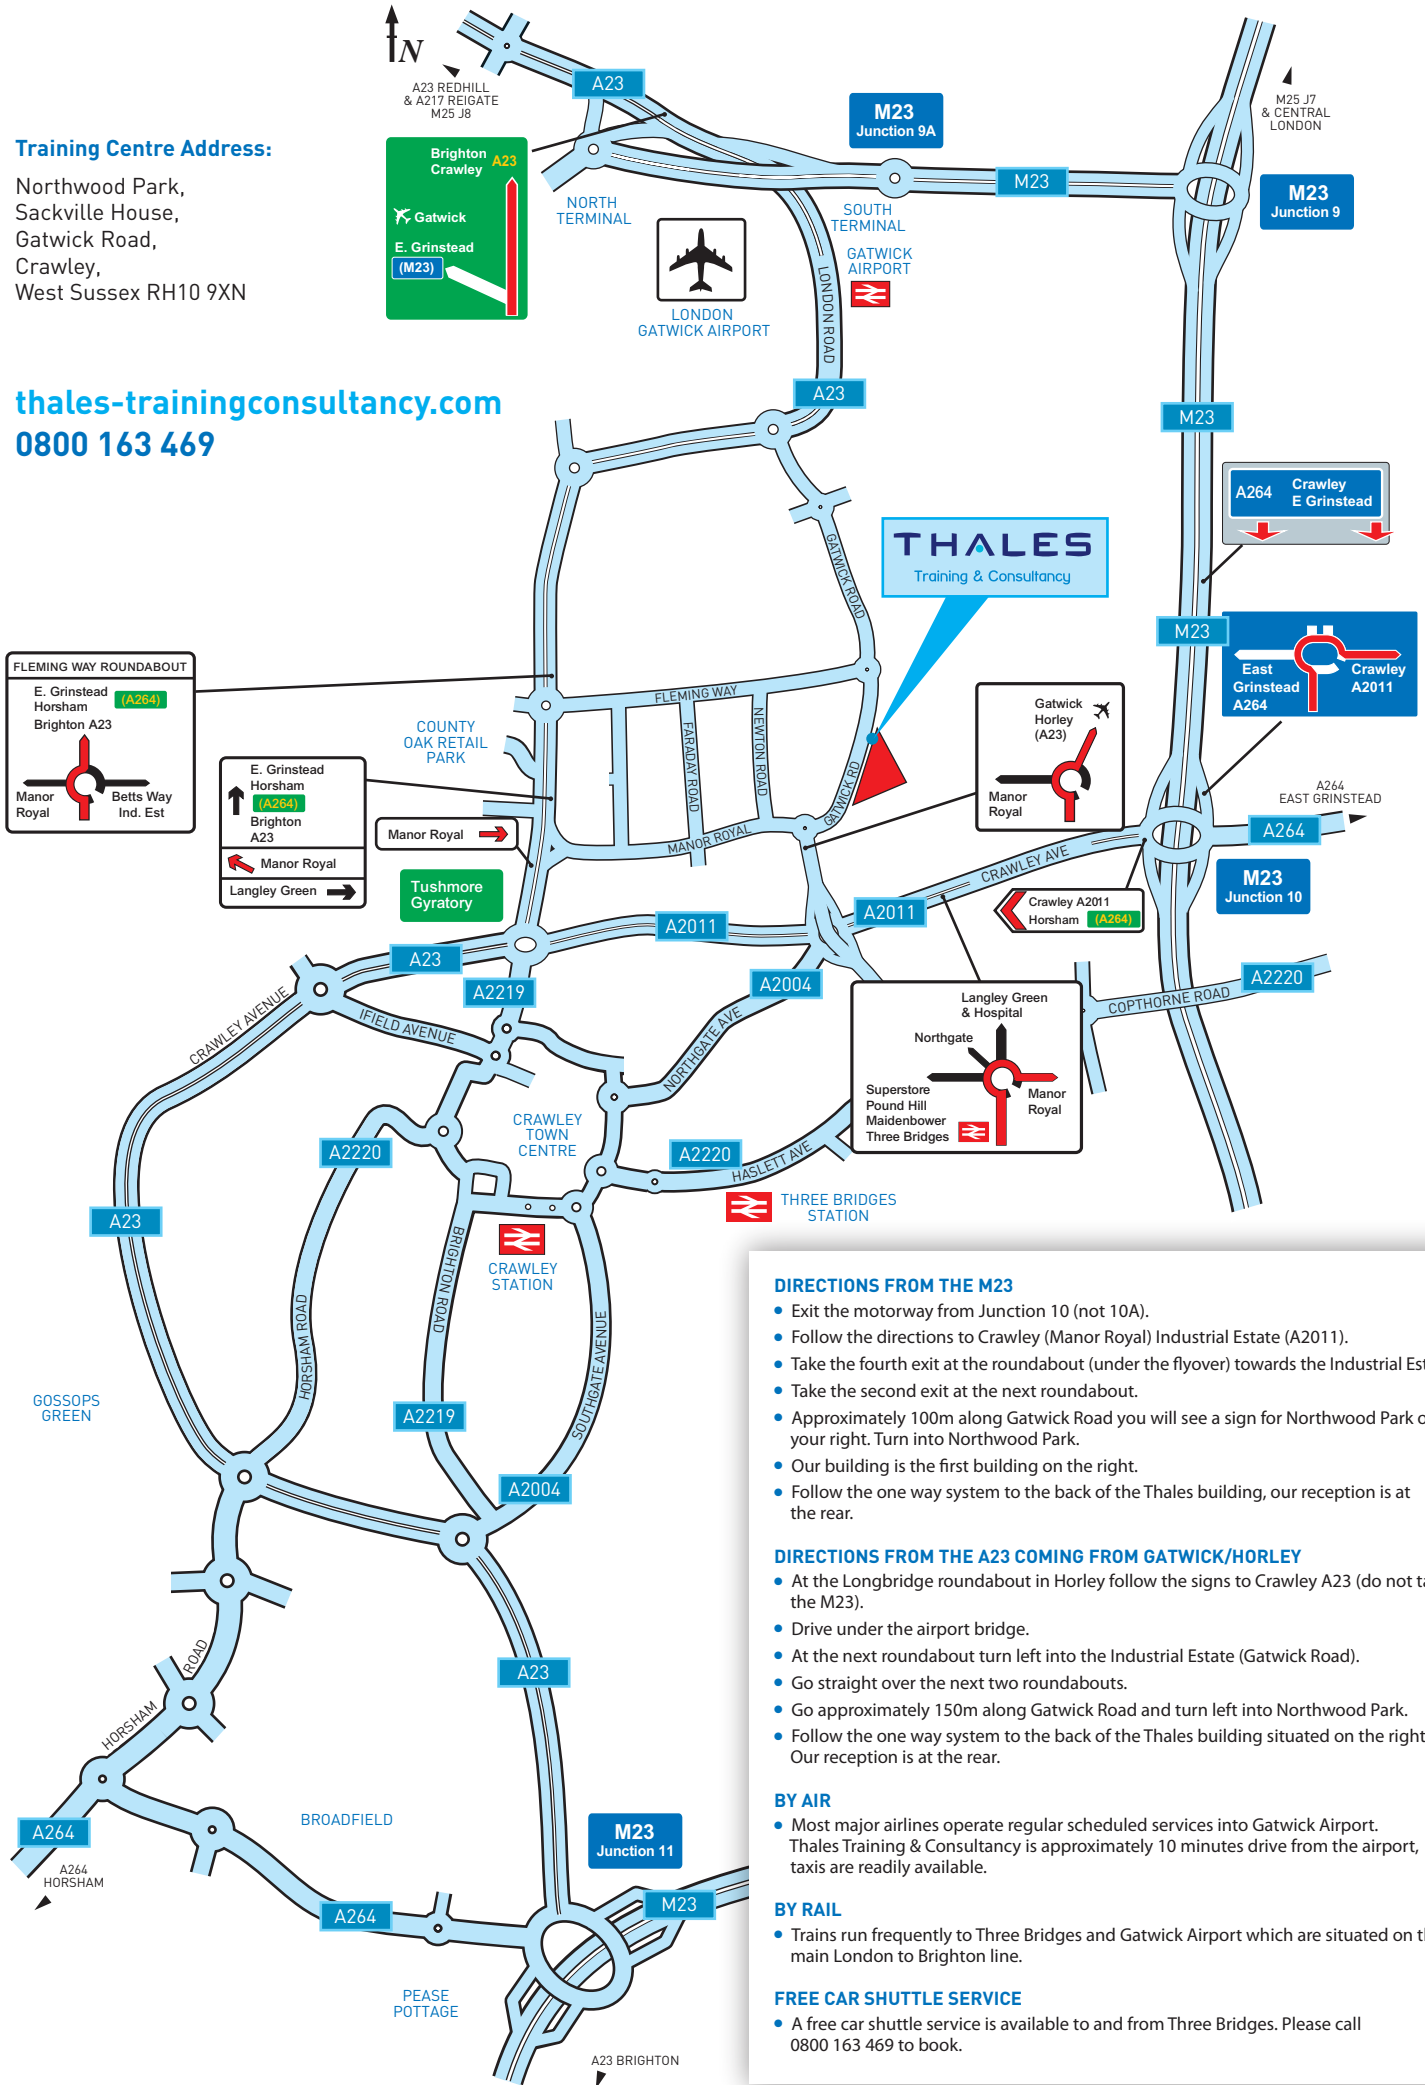

Crawley Training Centre Directions

Training Centre Address:

Northwood Park,
Sackville House,
Gatwick Road,
Crawley,
West Sussex RH10 9XN

thales-trainingconsultancy.com
0800 163 469

DIRECTIONS FROM THE M23

- Exit the motorway from Junction 10 (not 10A).
- Follow the directions to Crawley (Manor Royal) Industrial Estate (A2011).
- Take the fourth exit at the roundabout (under the flyover) towards the Industrial Estate.
- Take the second exit at the next roundabout.
- Approximately 100m along Gatwick Road you will see a sign for Northwood Park on your right. Turn into Northwood Park.
- Our building is the first building on the right.
- Follow the one way system to the back of the Thales building, our reception is at the rear.

DIRECTIONS FROM THE A23 COMING FROM GATWICK/HORLEY

- At the Longbridge roundabout in Horley follow the signs to Crawley A23 (do not take the M23).
- Drive under the airport bridge.
- At the next roundabout turn left into the Industrial Estate (Gatwick Road).
- Go straight over the next two roundabouts.
- Go approximately 150m along Gatwick Road and turn left into Northwood Park.
- Follow the one way system to the back of the Thales building situated on the right. Our reception is at the rear.

- Trains run frequently to Three Bridges and Gatwick Airport which are situated on the main London to Brighton line.

FREE CAR SHUTTLE SERVICE

- A free car shuttle service is available to and from Three Bridges. Please call 0800 163 469 to book.